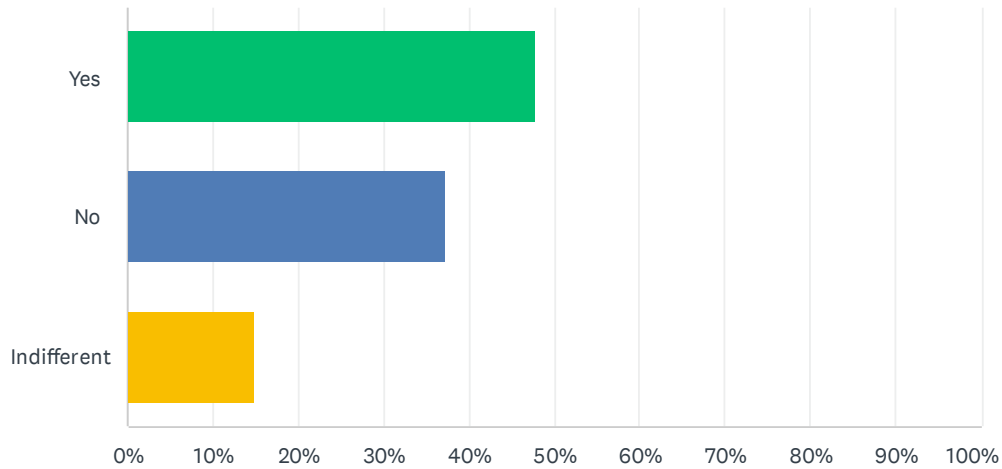

Q1 With all the information the district has provided through a community forum, surveys, and FAQ's regarding a 4-day school week, are you in support of a 4-day school week at Collins-Maxwell?

Answered: 302 Skipped: 0

ANSWER CHOICES	RESPONSES	
Yes	47.68%	144
No	37.42%	113
Indifferent	14.90%	45
TOTAL		302